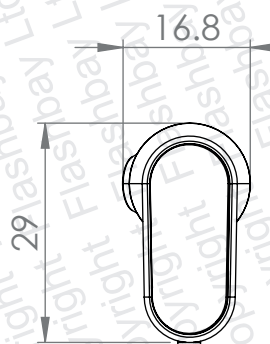

Total length ≈ 626mm

Left

Right

9.5

58

PRODUCT
Peak

CODE
PKB

DIMENSIONS
mm

SCALE
1:1