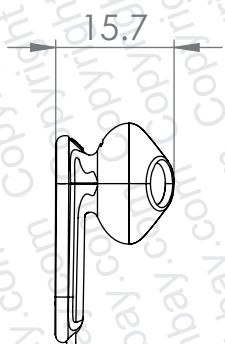

Total length ≈ 626mm

Left

Right

9.5

58

PRODUCT
Peak

CODE
PKB

DIMENSIONS
mm

SCALE
1:1