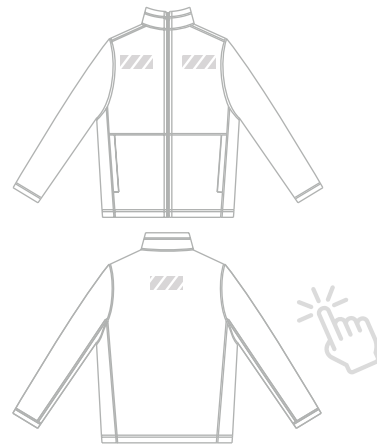

FEATURES	 <p>LOGO</p> <p>AVENUE</p> <p>○●●●●</p>	 <p>LOGO</p> <p>VORTEX</p> <p>○●●●●</p>	 <p>LOGO</p> <p>DREAM</p> <p>○●●●</p>	 <p>LOGO</p> <p>OCEAN</p> <p>○●●●●</p>	 <p>LOGO</p> <p>DUNE</p> <p>○●●●●</p>	 <p>LOGO</p> <p>RELAX</p> <p>○●●●</p>
Style	Crew Neck	Sports T-Shirt	Sweat Shirt	Polo Shirt	Polo Shirt	Hoody
Branding Method	Photo Printing	Photo Printing	Photo Printing	Photo Printing	Photo Printing	Photo Printing
Branding Area						
Sizes	<p>XS S M L</p> <p>XL XXL XXXL</p>	<p>XS S M L</p> <p>XL XXL XXXL</p>	<p>XS S M L</p> <p>XL XXL XXXL</p>	<p>XS S M L</p> <p>XL XXL XXXL</p>	<p>XS S M L</p> <p>XL XXL XXXL</p>	<p>XS S M L</p> <p>XL XXL XXXL</p>
Material	100% Cotton	100% Polyester	Polycotton	100% Cotton	100% Polyester	Polycotton
						

SNUG
○○●

PACE
●●●

FEATURES

- Style**
- Branding Method**
- Branding Area**
- Sizes**
- Material**

Fleece

Singlet

Embroidery

Photo Printing

S M L
XL XXL

XS S M L
XL XXL XXXL

Insulating polyester fleece

Polyester and spandex blend